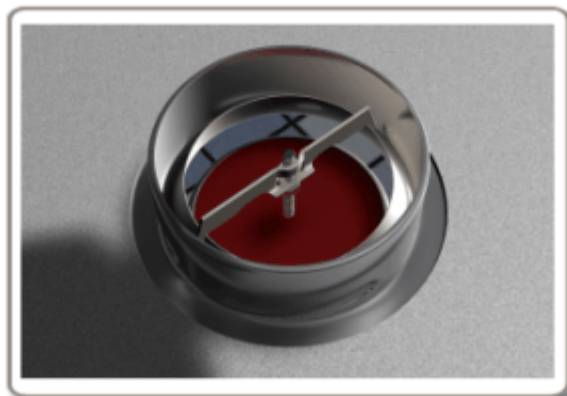

### Fire Rated Ceiling Air Valves

---

[COSHH Data](#)

[Installation Data](#)

[Product Images](#)

[Installation Video](#)

Fire rated ceiling air valves - supply and extract types.

Maintains integrity of fire rated ceilings for up to one hour.

Tested for 60 minutes to BS EN 1365-2

Meets the requirements of Building Regulations Document B

An alternative to more expensive metal Fire Rated Valves / Fire Dampers

Fits in the same way as a normal air valve

Air Flow is unaffected by fire resistant inserts

Easy to retro-fit in place of existing valves

Highly cost effective

Available in 80mm, 100mm, 125mm, 150mm and 200mm diameter in extract or supply versions.