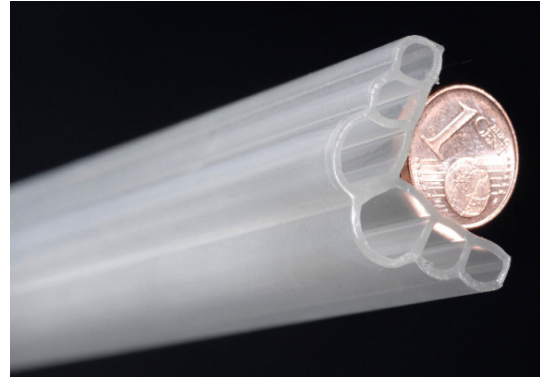

Product Data Sheet

Astro corner guard clear

Revision 2 - May 2018

Astro corner guard clear

Transparent Corner Guard Safety Strip

- Prevents injuries caused by collision with sharp pillar or wall edges.
- Can be used on almost all corners and edges of walls, windowsills, radiators, table corners etc.
- Suitable for use on any even and smooth interior surface.
- Strip dimensions 1000 x 15 x 15mm
- Scratch and scuff resistant.
- Self adhesive fitting
- Can be cut to shorter lengths
- Operating temperature range -10° to 110° C
- Manufactured from Thermoplastic Elastomers (TPE)
- Easy to clean
- Various colour options

Product Description

The padded guard reduces impacts and prevents more serious injuries when there is a collision.

Easily fitted using built in self adhesive strips - can be augmented with screws (see install data).

Designed for indoor use in normal habitable conditions (frost free, dry, no prolonged direct sunlight).

Product Availability

Available in Transparent (Clear) from stock and in Grey or White to order. Packed - Individually

Product Code	Description	Size	Colour
AFCGCL	Astro Corner Guard Clear	1000mm	Transparent

To Order & Specify

Please contact us and quote the following - Quantity / Product Description / Product Code / Size / Colour
Typical wording - 10no / Astro Corner Guard Clear / AFCGCL / 1000mm / Transparent