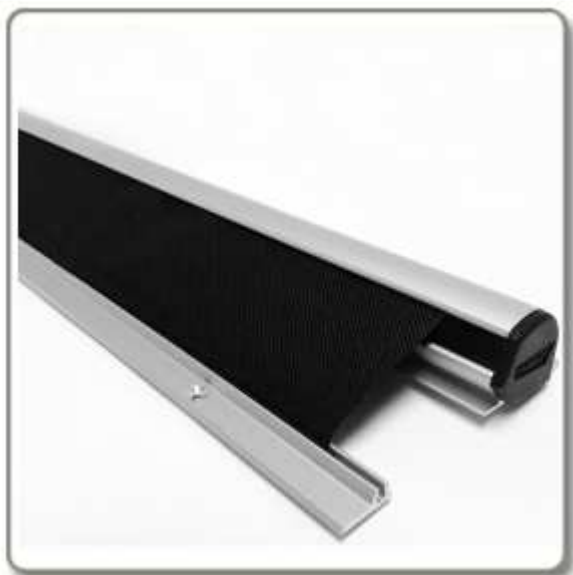

## Finger Defender

COSHH Data

Installation Data

Product Images

Installation Video

Prevents finger trapping accidents.

Suitable for automatic or manual operation doors.

Suitable for most single or double-action doors

Extremely durable and maintenance free

Tested to over 1 million open & closing cycles

Fits any door up to 180° opening

Impact resistant aluminium housing.

Silver or Dark Bronze anodised finish or White or any RAL colour.

## Description

---

Astro Finger Defender is a durable, high quality finger guard suitable for most single and double-action doors, including automated doors.

It prevents fingers entering the cavity formed between the door and the frame by means of a non-flammable blind, which opens and closes with the action of the door and retracts into the aluminium housing when not in use.