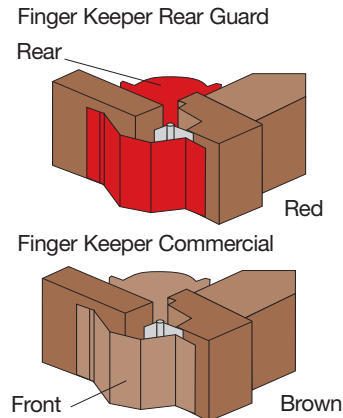

Finger Keeper Commercial & Rearguard Sizes 1960mm

Colour	Finger Keeper	FK Rear Guard	FK Set Both Sides
White	AFFKWH	AFFKWHH	AFFKWHSET
Brown	AFFKBR	AFFKBRH	AFFKBRSET
Red	AFFKRED	AFFKREDH	AFFKREDSET
Black	AFFKBLK	AFFKBLKH	AFFKBLKSET
Beige	AFFKBEI	AFFKBEIH	AFFKBEISET
Grey	AFFKGR	AFFKGRH	AFFKGRSET
Yellow	AFFKYELL	AFFKYELLH	AFFKYELLSET
Blue	AFFKBLU	AFFKBLUH	AFFKBLUSET
Teak	AFFKTK	AFFKTKH	AFFKTKSET
Beech	AFFKBEE	AFFKBEEH	AFFKBEESET

Teak and Beech not illustrated - Phone for samples.