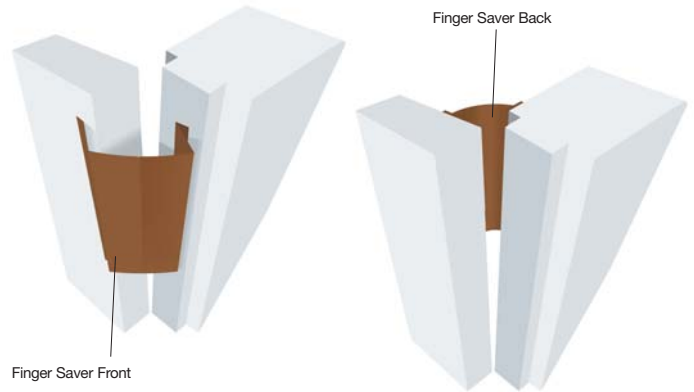

Astro Finger Saver is a door safety accident prevention product that blocks the cavity formed between the edge of the door and door frame and prevents fingers entering the cavity by means of a folding finger safety device and also acts as a secondary draught excluder.

Once fitted it ensures that fingers are safe from painful finger trapping injuries. Finger Saver can be fitted to most types of doors including wood, metal and UPVC.

Extremely simple to install and has a long life expectancy and can be easily removed and refitted for door painting. Doors are used everyday by everybody but they are potentially dangerous and according to ROSPA there are over 30,000 finger injuries every year. Teachers, parents, and carers have become increasingly aware of the danger of children trapping their fingers in closing doors and to avoid accidents recent legislation BS7036 Part 4: item 7.1 recommends "the use of a Finger Saver that either fills the finger trap or minimises the gap so as not to create a finger trap."

A must for every Home, Commercial & Industrial Residence. For total protection from finger trapping injuries in doors purchase the Finger Saver set.

Size: 1980mm Ex-Stock, longer lengths P.O.A.

Availability: Brown, White, Red, Black, Cream, Grey, Blue, Teak, Beech and Beige.

Available to order in any quantity.

To Order & Specify

Please quote - Quantity/Trade name/Size/Colour/Product Ref
Typical wording - 10 / ASTRO FINGER SAVER / WHITE / AFFSAVV

Colour	Finger Saver Front	Finger Saver Back	Finger Saver Set
Brown	AFFSAVB	AFFSAVBH	AFFSAVBSET
White	AFFSAVV	AFFSAVWH	AFFSAVWSET
Red	AFFSAVR	AFFSAVRH	AFFSAVRSET
Black	AFFSAVBLK	AFFSAVBLKH	AFFSAVBLKSET
Cream	AFFSAVC	AFFSAVCH	AFFSAVCSET
Grey	AFFSAVG	AFFSAVGH	AFFSAVGSET
Blue	AFFSAVBLU	AFFSAVBLUH	AFFSAVBLUSET
Teak	AFFSAVTK	AFFSAVTKH	AFFSAVTKSET
Beech	AFFSAVBEE	AFFSAVBEEH	AFFSAVBEESET
Beige	AFFSAVBEI	AFFSAVBEIH	AFFSAVBEISET

TRADE NAME: ASTRO FINGER KEEPER

Finger Keeper Commercial & Finger Keeper Commercial Rearguard

Every year, according to ROSPA, over 30,000 children are injured in the UK as a result of trapping their fingers in doors. Finger Keeper is an accident prevention product. To prevent the trapping of fingers in doors and many types of external gates.

The Finger Keeper device prevents finger trapping accidents by totally covering the gap that is created on the hinge or the rear side of a door when it is in the open position. The devices can be fitted to most types of doors including wood, metal and UPVC, swing pivot and concertina type doors which open to 160 degrees.

The devices are considered to be neat and unobtrusive. The product is extremely simple to install and has a long life expectancy and can be easily removed and refitted, no glue or nails required. 10 colours available. Use rearguard in conjunction with the Finger Keeper, the risk of finger trapping accidents is totally eliminated, thus making your doors 100% safe. Finger Keeper and Finger Keeper rear hinge guard are manufactured in the EU, meeting the highest quality standard in compliance with ISO 9001:2000.