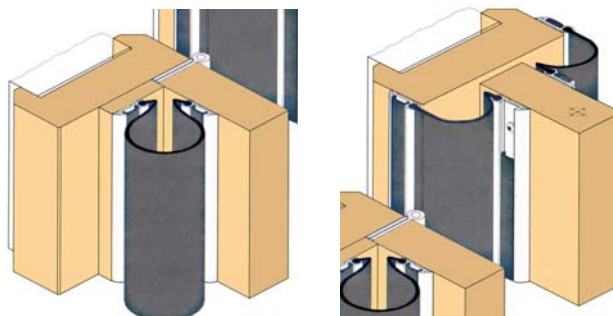

TRADE NAME: ASTRO FINGER KEEPER INDUSTRIAL

Finger Keeper Industrial

- Particularly targeted at creches, pre-schools, nurseries, schools, colleges, hotels, restaurants, residential homes or any facility open to the public.
- Use Astro Finger Keeper Industrial to create the safest working environment and avoid potentially costly and disruptive injuries.
- Universal - will suit left or right hand opening doors, also suitable for fire doors.

Anti Finger Jamb: A rubber EPDM safety strip which prevents fingers being jammed on the hinge side of a door. It is fixed to the door and the jamb on the hinged side. Ideal for heavy robust uses.

Location: Butt hinged or centre pivot door

Seal Lengths: 2100mm

Standard Finish: Anodised Satin Clear holder. Black EPDM rubber seal.

Fixing Method: Zinc plated, cross recess head S.T. screws of the appropriate size are supplied. Fixing holes are slotted. Push-in cover strip.

Item	Colour	Code	Size
Finger Keeper Industrial	Aluminium	AFFKIND	2100mm

TRADE NAME: ASTRO FINGER DEFENDER

Finger Defender

Prevents fingers being trapped in a gap between the frame and the rear edge of door. Acts as a light door closing mechanism. Extremely durable and maintenance free. Tested to over 1 million open & closing cycles. Fits any door up to 180° opening. Impact resistant, Colour coated to any RAL number or wood grain effect is also available.

Doors are used everyday by everybody but they are potentially dangerous and according to ROSPA there are over 30,000 finger injuries every year. Teachers, parents, and carers have become increasingly aware of the danger of children trapping their fingers in closing doors and to avoid accidents recent legislation BS7036 Part 4: item 7.1 recommends "the use of a finger defender that either fills the finger trap or minimises the gap so as not to create a finger trap. Astro Finger Defender is a high quality, resilient blind that prevents fingers entering the cavity formed between the edge of the door and door frame. The blind is mounted in a robust aluminium housing unlike a concertina style blind, which is constantly exposed and can suffer damage as a result.

Colours: Silver Anodised Finish, Dark Bronze or White
Colour coated to any Ral Colour

Lengths: 1925mm

Availability: to order in any quantity.