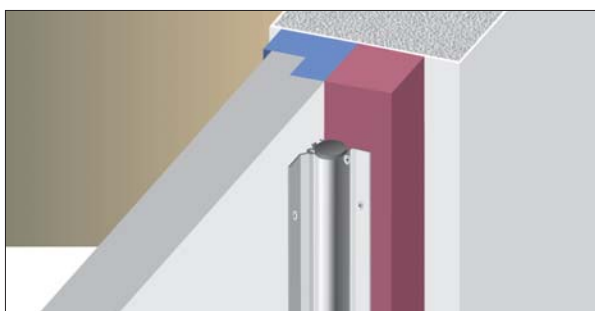

To Order & Specify

Please quote - Quantity/Trade name/Size/Colour/Product Ref

Typical wording - 10 / ASTRO FINGER DEFENDER / SAF / AFFDEFSAF

Please quote - Quantity/Trade name/Size/Colour/ Product Ref

Typical wording - 10 / ASTRO FINGER DEFENDER / COLOUR RAL 8109 / AFFDEFCOL

Test Reports Tested to over 1 million open & closing cycles

Item	Colour	Code	Size
Finger Defender	Silver	AFFDEFSAF	1925mm
Finger Defender	Dark Bronze	AFFDEFDB	1925mm
Finger Defender	White	AFFDEFWHT	1925mm
Finger Defender	Colour	AFFDEFCOL	1925mm

TRADE NAME: ASTRO FINGER PROTECTA

Finger Protecta

- Extremely durable and maintenance free
- Tested to over 1 million open & closing cycles
- Fits any door up to 180° opening
- Suitable for Automatic Doors
- Suitable for most single or double-action doors

Astro Finger Protecta is a high quality, resilient blind that prevents fingers entering the cavity formed between the edge of the door and door frame. The blind is mounted in a robust aluminium housing unlike a concertina style blind, which is constantly exposed and can suffer damage as a result. A robust housing protects Astro Finger Protecta when not in use. Independently tested to over 1 million opening & closing cycles and prevents fingers entering the cavity formed between the door and the frame by means of an inflammable blind, which opens and closes with the action of the door.

Colours: Silver Anodised Finish, Dark Bronze or White

Lengths: 1925mm

Availability: to order in any quantity.