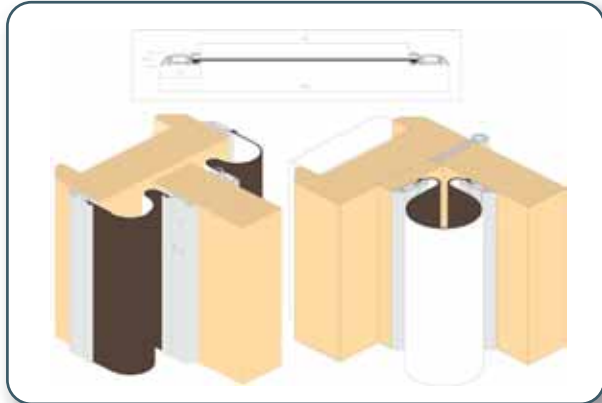

Item	Colour	Code	Size
Finger Keeper Industrial	Aluminium	AFFKIND	2100mm
Finger Keeper Industrial	Aluminium	AFFKINDPVC	2100mm

TRADE NAME: ASTRO FINGER GUARDIAN

Finger Guardian Front & Back

Suitable for Butt Hinged & Pivot Doors. Up to 180 Degree opening. Left & Right handed opening doors. Slim line Design. 9 Colours.

Astro Finger Guardian is a door hinge safety system that has been designed to prevent entrapment of fingers in the hinge gap of a door in the most demanding environments. Finger Guardian is a flexible safety strip which prevents fingers being jammed on the hinge side of a door and the jamb on the hinged side. When fitted the gap is covered completely and it is suitable for domestic or commercial use.

Finger Guardian is manufactured from PVC Nitrile and after easy fitting requires no maintenance other than a wipe down with a damp cloth for cleaning.

Easy to install, no specialist tools or equipment and aesthetically pleasing slim-line design. Finger Guardian comes in Front to fit 180° door openings and Rear to fit 105° door openings.

Sold individually or available to order in any quantity in Seal Length: 1950mm

Also available in SteriTouch material for reduction of bacteria and other germs POA.