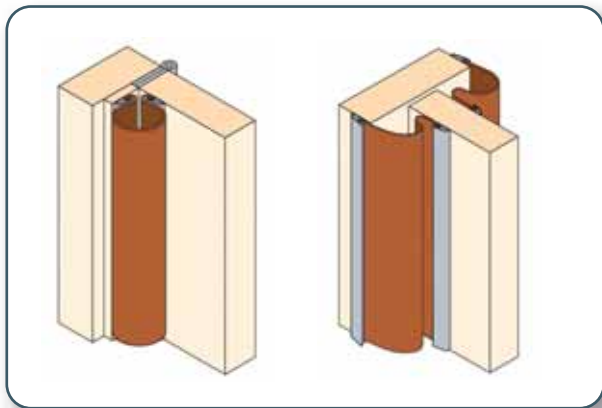

Colour	Guardian Front	Guardian Rear	Guardian Set
Brown	AFFGUBRNF	AFFGUBRNR	AFFGUBRNSET
Black	AFFGUBLKF	AFFGUBLKR	AFFGUBLKSET
White	AFFGUWHTF	AFFGUWHTR	AFFGUWHTSET
Blue	AFFGUBLUF	AFFGUBLUR	AFFGUBLUSET
Grey	AFFGUGRYF	AFFGUGRYR	AFFGUGRYSET
Oak	AFFGUOKF	AFFGUOKR	AFFGUOKSET
Ash	AFFGUASHF	AFFGUASHR	AFFGUASHSET
Beech	AFFGUBEEF	AFFGUBEEER	AFFGUBEESET
Maple	AFFGUMAPF	AFFGUMAPR	AFFGUMAPSET

To Order & Specify

Please quote - Quantity/Tradename/Product ref/Colour
Typical wording - 10/ASTRO FINGERGUARDIAN/AFFGUBRN/Brown