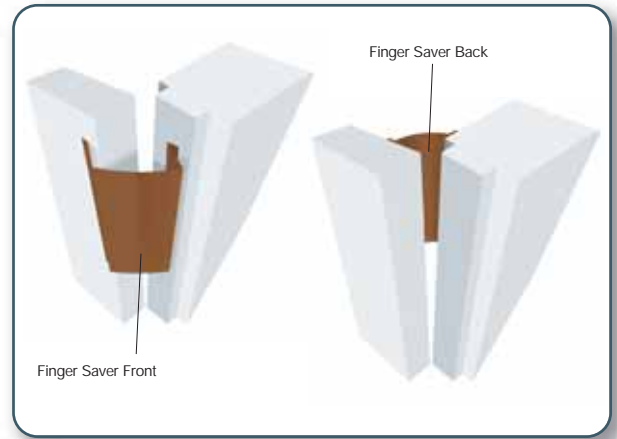

Astro Finger Saver is a door safety accident prevention product that blocks the cavity formed between the edge of the door and door frame and prevents fingers entering the cavity by means of a folding finger safety device and also acts as a secondary draught excluder.

Once fitted it ensures that fingers are safe from painful finger trapping injuries. Finger Saver can be fitted to most types of doors including wood, metal and UPVC.

Extremely simple to install and has a long life expectancy and can be easily removed and refitted for door painting. Doors are used everyday by everybody but they are potentially dangerous and according to ROSPA there are over 30,000 finger injuries every year. Teachers, parents, and carers have become increasingly aware of the danger of children trapping their fingers in closing doors and to avoid accidents recent legislation BS7036 Part 4: item 7.1 recommends "the use of a Finger Saver that either fills the finger trap or minimises the gap so as not to create a finger trap."

A must for every Home, Commercial & Industrial Residence. For total protection from finger trapping injuries in doors purchase the Finger Saver set.

Size: 1980mm Ex-Stock, longer lengths P.O.A.

Availability: Brown, White, Red, Black, Cream, Grey, Blue, Teak, Beech and Beige. Available to order in any quantity.

To Order & Specify

Please quote - Quantity/Trade name/Size/Colour/Product Ref
Typical wording - 10 / ASTRO FINGER SAVER / WHITE / AFFSAVV

Colour	Finger Saver Front	Finger Saver Back	Finger Saver Set
Brown	AFFSAVB	AFFSAVBH	AFFSAVBSET
White	AFFSAVV	AFFSAVVH	AFFSAVVSET
Red	AFFSAVR	AFFSAVRH	AFFSAVRSET
Black	AFFSAVBLK	AFFSAVBLKH	AFFSAVBLKSET
Cream	AFFSAVC	AFFSAVCH	AFFSAVCSET
Grey	AFFSAVG	AFFSAVGH	AFFSAVGSET
Blue	AFFSAVBLU	AFFSAVBLUH	AFFSAVBLUSET
Teak	AFFSAVTK	AFFSAVTKH	AFFSAVTKSET
Beech	AFFSAVBEE	AFFSAVBEEH	AFFSAVBEESET
Beige	AFFSAVBEI	AFFSAVBEIH	AFFSAVBEISET

TRADE NAME: ASTRO FINGER KEEPER

Finger Keeper Commercial & Finger Keeper Commercial Rearguard

Every year, according to ROSPA, over 30,000 children are injured in the UK as a result of trapping their fingers in doors. Finger Keeper is an accident prevention product. To prevent the trapping of fingers in doors and many types of external gates.

The Finger Keeper device prevents finger trapping accidents by totally covering the gap that is created on the hinge or the rear side of a door when it is in the open position. The devices can be fitted to most types of doors including wood, metal and UPVC, swing pivot and concertina type doors which open to 160 degrees.

The devices are considered to be neat and unobtrusive. The product is extremely simple to install and has a long life expectancy and can be easily removed and refitted, no glue or nails required. 10 colours available. Use rearguard in conjunction with the Finger Keeper, the risk of finger trapping accidents is totally eliminated, thus making your doors 100% safe. Finger Keeper and Finger Keeper rear hinge guard are manufactured in the EU, meeting the highest quality standard in compliance with ISO 9001:2000.