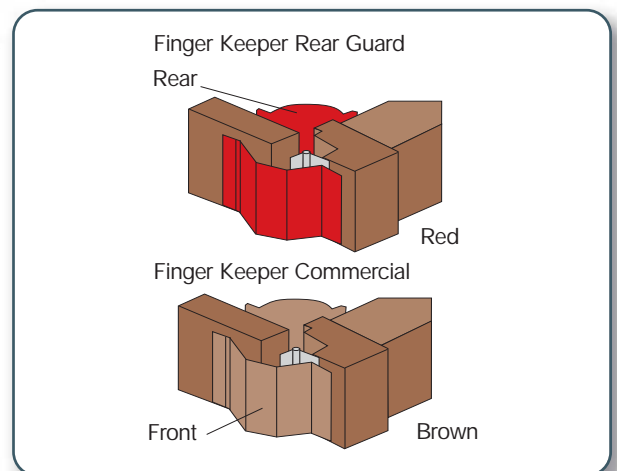

Finger Keeper Commercial & Rearguard Sizes 1960mm

Colour	Finger Keeper	FK Rear Guard	FK Set Both Sides
White	AFFKWH	AFFKWHH	AFFKWHSET
Brown	AFFKBR	AFFKBRH	AFFKBRSET
Red	AFFKRED	AFFKREDH	AFFKREDSET
Black	AFFKBLK	AFFKBLKH	AFFKBLKSET
Beige	AFFKBEI	AFFKBEIH	AFFKBEISET
Grey	AFFKGR	AFFKGRH	AFFKGRSET
Yellow	AFFKYELL	AFFKYELLH	AFFKYELLSET
Blue	AFFKBLU	AFFKBLUH	AFFKBLUSET
Teak	AFFKTK	AFFKTKH	AFFKTKSET
Beech	AFFKBEE	AFFKBEEH	AFFKBEESET