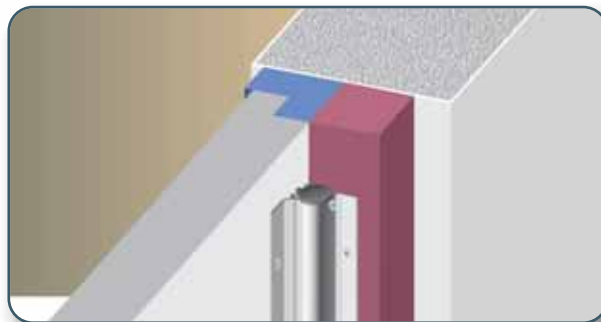

TRADE NAME: ASTRO FINGER DEFENDER

Finger Defender

Prevents fingers being trapped in a gap between the frame and the rear edge of door. Acts as a light door closing mechanism. Extremely durable and maintenance free. Tested to over 1 million open & closing cycles. Fits any door up to 180° opening. Impact resistant, aluminum housing can be colour coated to any RAL number.

Doors are used everyday by everybody but they are potentially dangerous and according to ROSPA there are over 30,000 finger injuries every year. Teachers, parents, and carers have become increasingly aware of the danger of children trapping their fingers in closing doors and to avoid accidents recent legislation BS7036 Part 4: item 7.1 recommends "the use of a finger defender that either fills the finger trap or minimises the gap so as not to create a finger trap. Astro Finger Defender is a high quality, resilient blind that prevents fingers entering the cavity formed between the edge of the door and door frame. The blind is mounted in a robust aluminium housing unlike a concertina style blind, which is constantly exposed and can suffer damage as a result.

Colours: Silver Anodised Finish, Dark Bronze or White
Colour coated to any Ral Colour. Blind black only.

Lengths: 1925mm

Availability: to order in any quantity.

To Order & Specify

Please quote - Quantity/Trade name/Size/Colour/Product Ref
Typical wording - 10 / ASTRO FINGER DEFENDER / SAF / AFFDEFSAF

Please quote - Quantity/Trade name/Size/Colour/ Product Ref
Typical wording - 10 / ASTRO FINGER DEFENDER / COLOUR RAL 8109 / AFFDEFCOL

Test Reports Tested to over 1 million open & closing cycles

Item	Colour	Code	Size
Finger Defender	Silver	AFFDEFSAF	1925mm
Finger Defender	Dark Bronze	AFFDEFDB	1925mm
Finger Defender	White	AFFDEFWHT	1925mm
Finger Defender	Colour	AFFDEFCOL	1925mm

TRADE NAME: ASTRO FINGER PROTECTA

Finger Protecta

- Extremely durable and maintenance free
- Tested to over 1 million open & closing cycles
- Fits any door up to 180° opening
- Suitable for Automatic Doors
- Suitable for most single or double-action doors

Astro Finger Protecta is a high quality, resilient blind that prevents fingers entering the cavity formed between the edge of the door and door frame. The blind is mounted in a robust aluminium housing unlike a concertina style blind, which is constantly exposed and can suffer damage as a result. A robust housing protects Astro Finger Protecta when not in use. Independently tested to over 1 million opening & closing cycles and prevents fingers entering the cavity formed between the door and the frame by means of an inflammable blind, which opens and closes with the action of the door.

Colours: Silver Anodised Finish, Dark Bronze or White

Lengths: 1925mm

Availability: to order in any quantity.