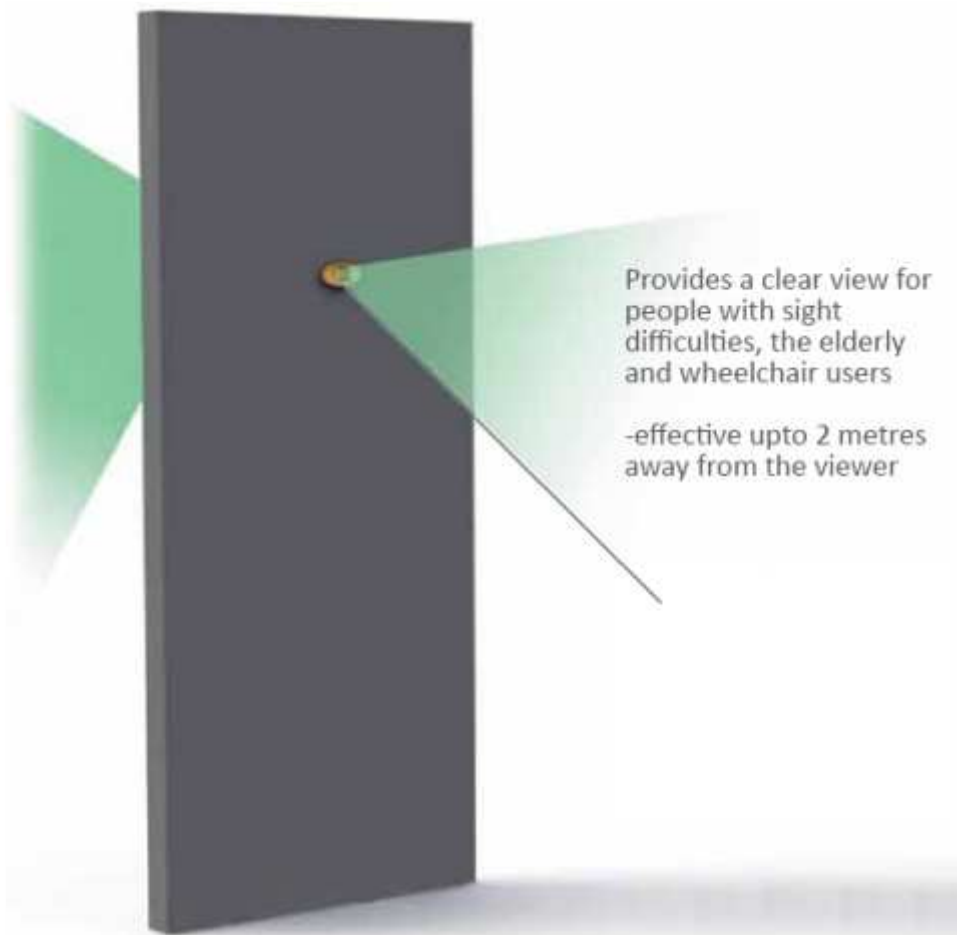

Trade Name: Astro HS Door Viewer

Fire Rated, High Security, Door Viewer

High Security Door Viewer

Fire Rated for 60 minutes.

Suits 35mm - 62mm thickness doors

Person viewing can be seated or standing.

Prism system permits viewer to be up to 2 metres away from the door.

180° external viewing area.

Antique Gold or Silver Finish in plastic.

Description

A door viewer with extra security features and designed for a wider range of users than standard door viewers.

The special prism optics built into this secure door viewer allow the viewer to be stood well back from the door and provide other special features:

Whoever is on the other side of the door can not see inside / view movement

The person viewing can be up to 2 metres back from the door and still see who is outside over a viewing angle of up to 180°

High or Low viewing - the viewer can be standing or seated. The lower viewing option is well suited to wheelchair users or children.