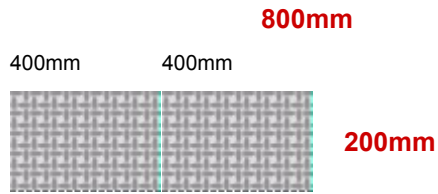

Typical combinations of smaller fire grilles to fill a large aperture eg. aperture size **1000mm x 80mm**