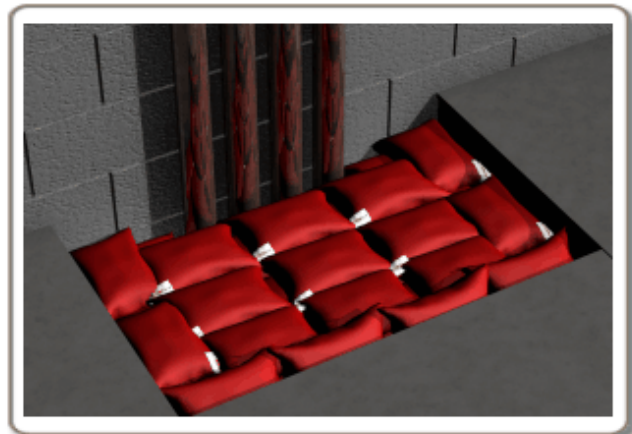

EN13501-2 Fire Resistance
Classification

EN1026 Air Permeability

EN10140 Acoustic Reduction

Up to 4 hours fire integrity

Available in 4 standard sizes

Easy to install & re-locate

Removable for re-use

For wall floor & ceiling penetrations

Dustproof - safe for the work
environment

Protects cable trays & ducts

NHBC Type Approval.

Certifire Approval

NHBC
TYPE APPROVAL

certifire

Description

Our fire pillows are manufactured from a hard wearing specially treated glass cloth filled with a mixture of mineral fibre and reactive expansion (intumescent) agents.

On exposure to high temperatures from a fire the intumescent material expands and then hardens to provide a complete and durable seal against the passage of fire, smoke and hot gases.

Intumescent Fire Pillows can be used for creating either temporary or permanent fire barriers and are ideal for sealing cable trays and ducts that penetrate fire resistance structures.

In all situations the pillows should be fitted on a staggered formation and be packed tightly into the opening.

If the pillows are to be used in floor penetrations a support mesh must be used - see installation sheet for further details.