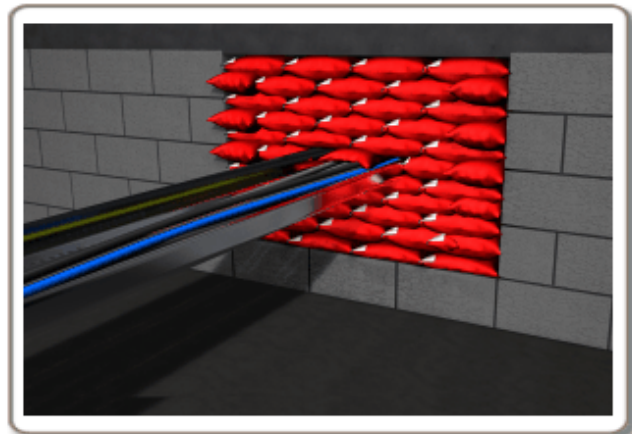

EN13501-2 Fire Resistance
Classification

EN1026 Air Permeability

EN10140 Acoustic Reduction

Up to 4 hours fire integrity

Available in 4 standard sizes

Easy to install & re-locate

Removable for re-use

For wall floor & ceiling penetrations

Dustproof - safe for the work
environment

Protects cable trays & ducts

NHBC Type Approval.

Certifire Approval

NHBC
TYPE APPROVAL

certifire

Description

Our fire pillows are manufactured from a hard wearing specially treated glass cloth filled with a mixture of mineral fibre and reactive expansion (intumescent) agents.

On exposure to high temperatures from a fire the intumescent material expands and then hardens to provide a complete and durable seal against the passage of fire, smoke and hot gases.

Intumescent Fire Pillows can be used for creating either temporary or permanent fire barriers and are ideal for sealing cable trays and ducts that penetrate fire resistance structures.

Suitable for use in telephone exchanges, computer rooms and other areas where cable services are frequently modified.

Suitable for the sealing of Cable Trunkings, Small, Medium and Large Cables, Cable Trays, Cable Ladders and Metallic Pipes
Installation types -