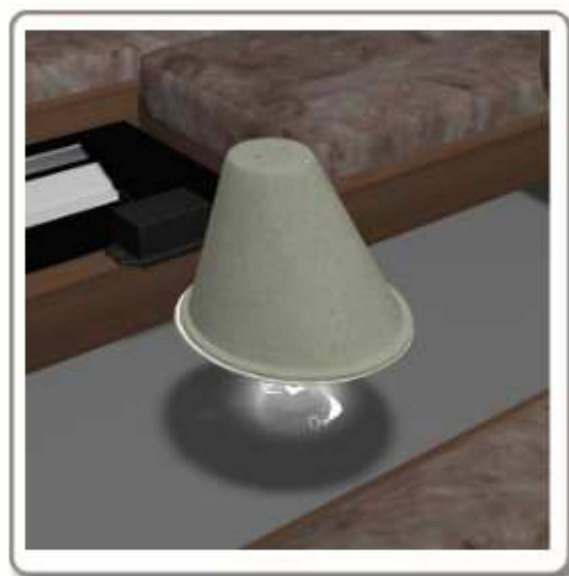

Trade Name: ASTRO LC LOFT CONE

Fire Rated Loft Cone

F-Capped Flanged Fire Hood 30 minute fire rated.

Tested for 50 Watt lamps.

Thermal test BS EN 60598 Section 12.4 and BS 476 Part 20.

IP6X dust tight

Easily fitted - simply drop over light fitting and seal with mastic to form vapour seal.

Save energy by limiting heat loss into loft space.

Allows continuous insulation over lights.

Fully tested to prevent overheating.

Reduces fire risk by keeping combustibles away from hot downlight.

Rigid and capable of supporting loft insulation away from light fitting.

Description

Recessed downlights are a common feature in many homes, however they also represent a potential fire hazard, especially if buried in loft insulation. Numerous house fires have been caused by the ignition of combustibles in ceiling spaces caused by hot downlights being covered with insulation.

In addition, the thermal performance of a ceiling is typically reduced by 50% when penetrated by multiple downlights due to heat loss through the gaps made in the insulation.

Using an Astro Loft Cone restores the air tightness of the ceiling and ensures continuity of insulation so that the overall performance is similar to that of a ceiling without downlights.