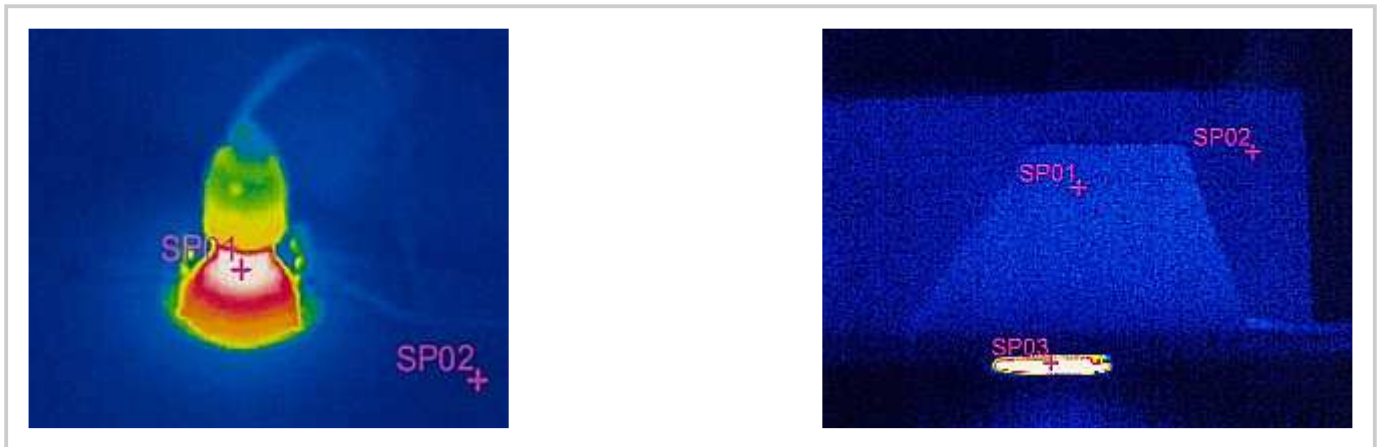

Designed to meet both the new NHBC requirement for a vapour seal and the requirement for continuous loft insulation documented in Approved Document L, whilst still maintaining an air space between the light fitting and the insulation - as stipulated by many light fitting manufacturers.

The difference in a downlight with and without a Astro LC Loft Cone can be seen via thermal image photography below, in particular see how the excessive heat of a downlight could be a possible point of ignition.

Availability

Dimensions:

External 240mm x 160mm high.

Internal 200mm x 150mm high

Packing

Individually or in boxes of 12

Available to order in any quantity.

Installation

See the Installation Sheet for this product - [Loft Cone Installation](#)

To Order & Specify

Item	Size	Product Code
Loft Cone	240mm x 180mm	AFLOFTCON

Please quote- Quantity-Trade Name-Product Ref

Typical Wording:- 12no / Astro LC Loft Cone / AFLFTCON

Testing

The Astro LC Loft Cone has undergone thermal testing by the Lighting Association:
Thermal test BS EN 60598 Section 12.4 and BS 476 Part 20

Health and Safety

Refer to COSHH Sheet