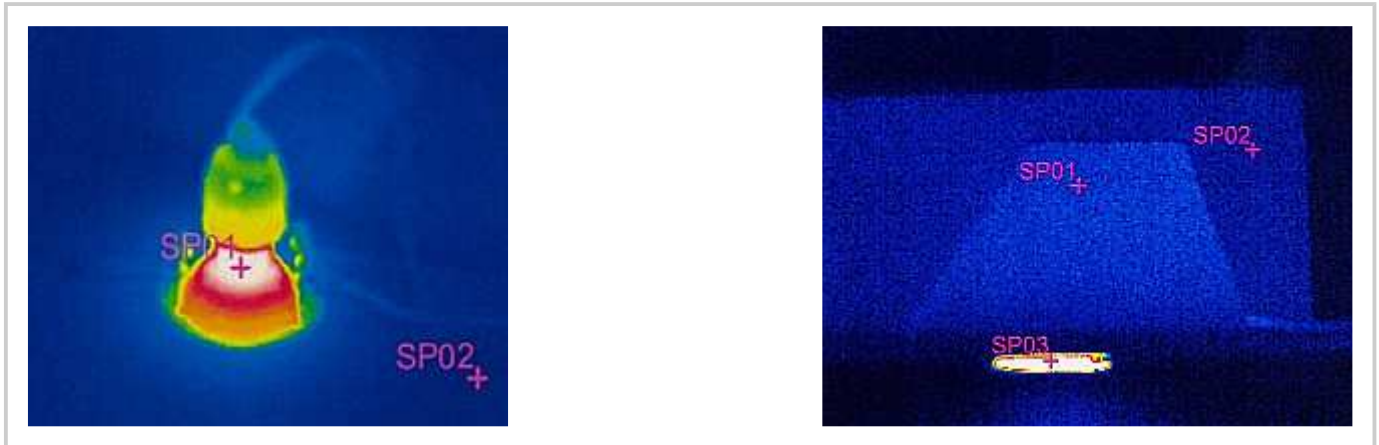

The Astro Loft Cone meets the latest needs of BS EN 60598 and other international standards for a lighting product when covered with insulation (sometimes referred to as a 'capped-F' type).

It adheres to the maximum external temperatures requested by the IEC even when cool beam lamps are used.

Suitable for aluminium and dichroic reflector lamps up to a max. 50W with cut-out dimensions of 50-100mm.

Designed to meet both the new NHBC requirement for a vapour seal and the requirement for continuous loft insulation documented in Approved Document L, whilst still maintaining an air space between the light fitting and the insulation - as stipulated by many light fitting manufacturers.

Use [ASTROFLAME INTUMESCENT MASTIC](#) to complete vapour sealing.

The difference in a downlight with and without a Astro LC Loft Cone can be seen via thermal image photography below, in particular see how the excessive heat of a downlight could be a possible point of ignition.

Availability

Dimensions:

External 240mm x 180mm high.

Internal 200mm x 150mm high

Packing

Individually or in boxes of 12

Available to order in any quantity.

Installation

See the Installation Sheet for this product - [Loft Cone Installation](#)

To Order & Specify

Item	Size	Product Code
Loft Cone	240mm x 180mm	AFLOFTCON

Please quote- Quantity-Trade Name-Product Ref

Typical Wording:- 12no / Astro LC Loft Cone / AFLFTCON