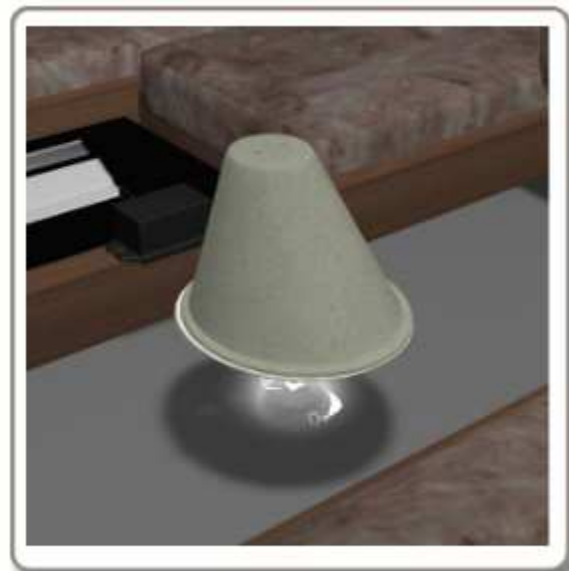

## Fire Rated Loft Cone

[COSH Data](#)

[Installation Data](#)

[Product Images](#)

[Installation Video](#)

Flanged Fire Hood 30 minute fire rated

Easily fitted - simply drop over light fitting and seal with mastic to form vapour seal

Save energy by limiting heat loss into loft space

Allows continuous insulation over lights

Fully tested to prevent overheating

Reduces fire risk by keeping combustibles away from hot downlight

Rigid and capable of supporting loft insulation away from light fitting

### Description

Recessed downlights are a common feature in many homes, however they also represent a potential fire hazard, especially if buried in loft insulation. Numerous house fires have been caused by the ignition of combustibles in ceiling spaces caused by hot downlights being covered with insulation.

In addition, the thermal performance of a ceiling is typically reduced by 50% when penetrated by multiple downlights due to heat loss through the gaps made in the insulation.

Using an Astro Loft Cone restores the air tightness of the ceiling and ensures continuity of insulation so that the overall performance is similar to that of a ceiling without downlights.