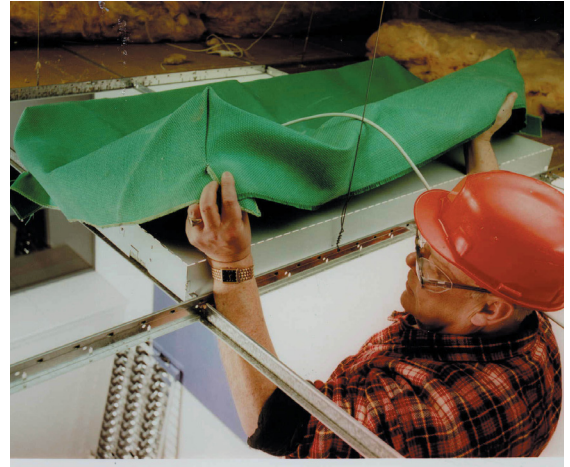

Product Data Sheet

Astro Lumi Canopy

Revision 3 - 23rd April 2019

Astro Lumi Canopy

Fire Rated Luminaire Canopy

- Fire Rated Luminaire Canopy (Fire Hood) suitable for use with suspended and modular ceilings.
- Tested to BS 476 Part 23: 1987, Clause 5, 60 mins.
- Complies with BS 476 Class "0" Building Regs.
- Complies with BS 476 Part 6 - Fire Propagation and BS 476 Part 7 - Surface Spread of Flame.
- Lightweight.
- Simple to install.
- Can be fitted from above or below the ceiling.
- Self supporting.
- Resistant to tear and abrasion.

Product Description

Astroflame Luminaire Canopies stop the passage of fire and smoke, for up to 60 minutes, through luminaire light fittings in a fire rated ceiling.

Without the fire rated canopy in place, fire and smoke will penetrate the recessed light fitting in seconds and spread into the void or room above endangering lives and property.