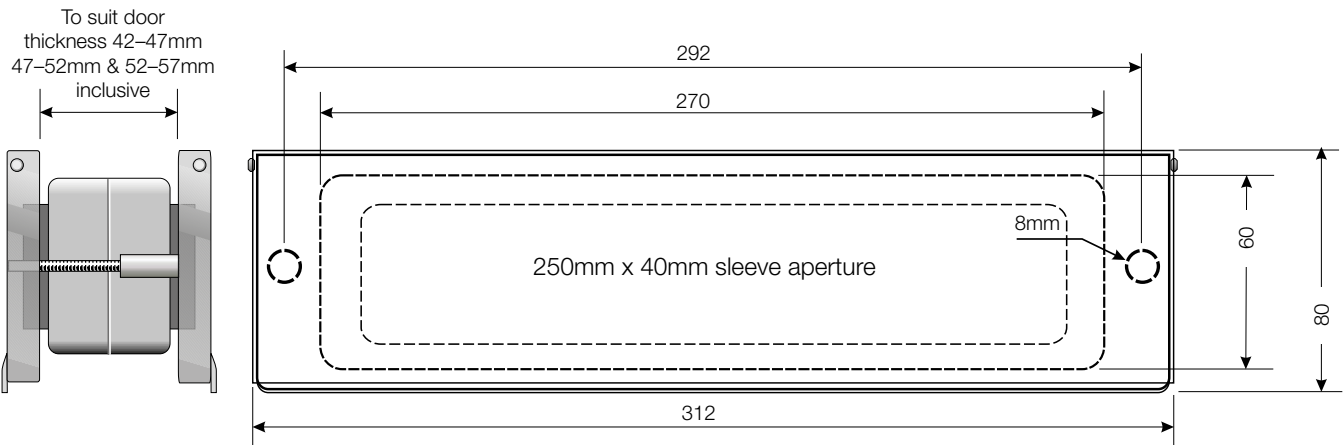

Product Availability

Availability for the Astroflame range of Intumescent Acoustic & Smoke rated Telescopic Letterbox Systems:

Other sizes available for 30 minute Fire/smoke rated or Fire/smoke & Acoustic rated are 47-52 mm & 52mm-57mm in either SA or GA finish

Other sizes available for 60 minute Fire rated or Fire/smoke & Acoustic rated are 42-47 mm & 47mm-52mm in either SS, MPS or PB finish

Optional security features for 60 Minute versions are an internal Security Cowl & Latch

Product Code	Product Description	Colour
AFTLBFS/30SA	30 Minute Fire/Smoke 42-47mm	Satin Anodised Aluminium
AFTLBFS/30GA	30 Minute Fire/Smoke 42-47mm	Gold Anodised Aluminium
AFTLBFS/60SS	60 Minute Fire/Smoke 52-57mm	Satin Brushed Stainless Steel
AFTLBFS/60MPS	60 Minute Fire/Smoke 52mm-57mm	Polished Stainless Steel
AFTLBFS/60PB	60 Minute Fire/Smoke 52mm-57mm	Polished Brass & Lacquer
AFTLBFSA/30SA	30 Minute Fire/Smoke/Acoustic 42-47mm	Satin Anodised Aluminium
AFTLBFSA/30GA	30 Minute Fire/Smoke/Acoustic 42-47mm	Gold Anodised Aluminium
AFTLBFSA/60SS	60 Minute Fire/Smoke/Acoustic 52-57mm	Satin Brushed Stainless Steel
AFTLBFSA/60MPS	60 Minute Fire/Smoke/Acoustic 52-57mm	Polished Stainless Steel
AFTLBFSA/60PB	60 Minute Fire/Smoke/Acoustic 52-57mm	Polished Brass & Lacquer