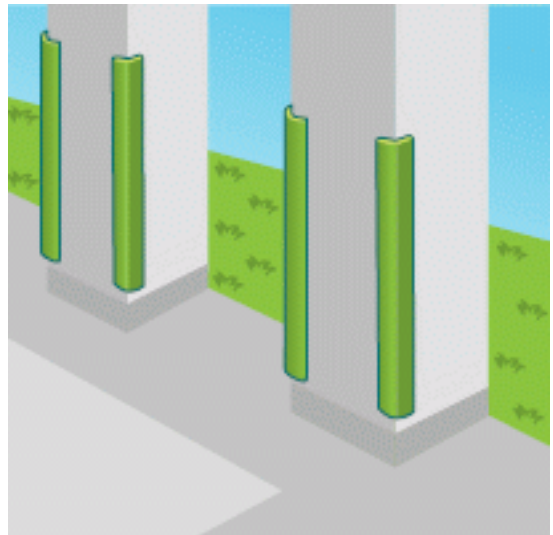

Storage and disposal

Astro corner guard commercial should be stored indoors. No shelf life is given as this product will not deteriorate in storage. For further information on installation requirements please contact the technical team on: tel [01329 844 500](tel:01329844500) or email sales@astroflame.com

As part of our policy of ongoing improvements, we reserve the right to modify, alter or change product specifications without giving notice. Product illustrations are representations only. All information contained in this document is provided for guidance only, and as ASTROFLAME FIRESEALS LTD has no control over the installation methods of the products, or of the prevailing site conditions, no warranties expressed or implied are intended to be given as to the actual performance of the products mentioned or referred to, and no liability whatsoever will be accepted for any loss, damage or injury arising from the use of the information given of products mentioned or referred to herein.

The above information to the best of our knowledge is true and accurate and based upon current test data and is supplied for your guidance only. Customers should satisfy themselves to the suitability of the product in its intended use and no guarantee is given or implied since the conditions of actual use are beyond our control. ASTROflame (Fireseals) Ltd, disclaim any liability for loss, damage or other expense arising from the use of information, data or products mentioned or referred to and reserve the right to change any details or specifications without notice.