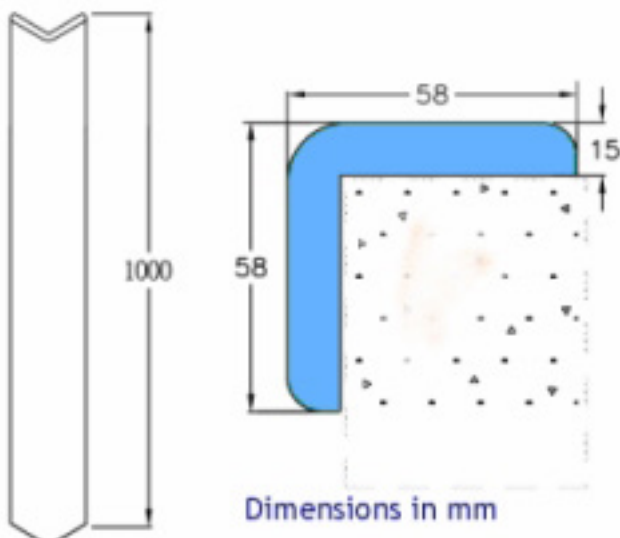

Introduction

The purpose of this document is to give guidance to approved contractors and suppliers who are engaged in the prevention of corner accidents using the Astro corner guard commercial.

The padded guard reduces impacts and prevents more serious injuries when there is a collision. Designed for indoor use in normal habitable conditions (frost free, dry, no prolonged direct sunlight). Corner Guards can be used outdoors but the life of the strips will be considerably reduced by exposure to the elements.

Dimensions of Corner Guard Commercial.