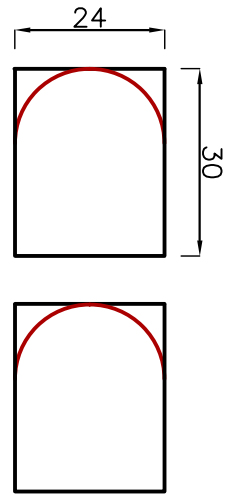

Forends

Astroflame FlexiFire - Universal Deadlock Kit Self Adhesive