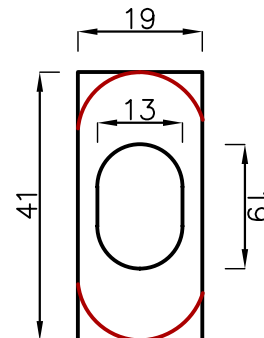

Keep Plate

Astroflame FlexiFire - Flush Bolt Kit Self Adhesive