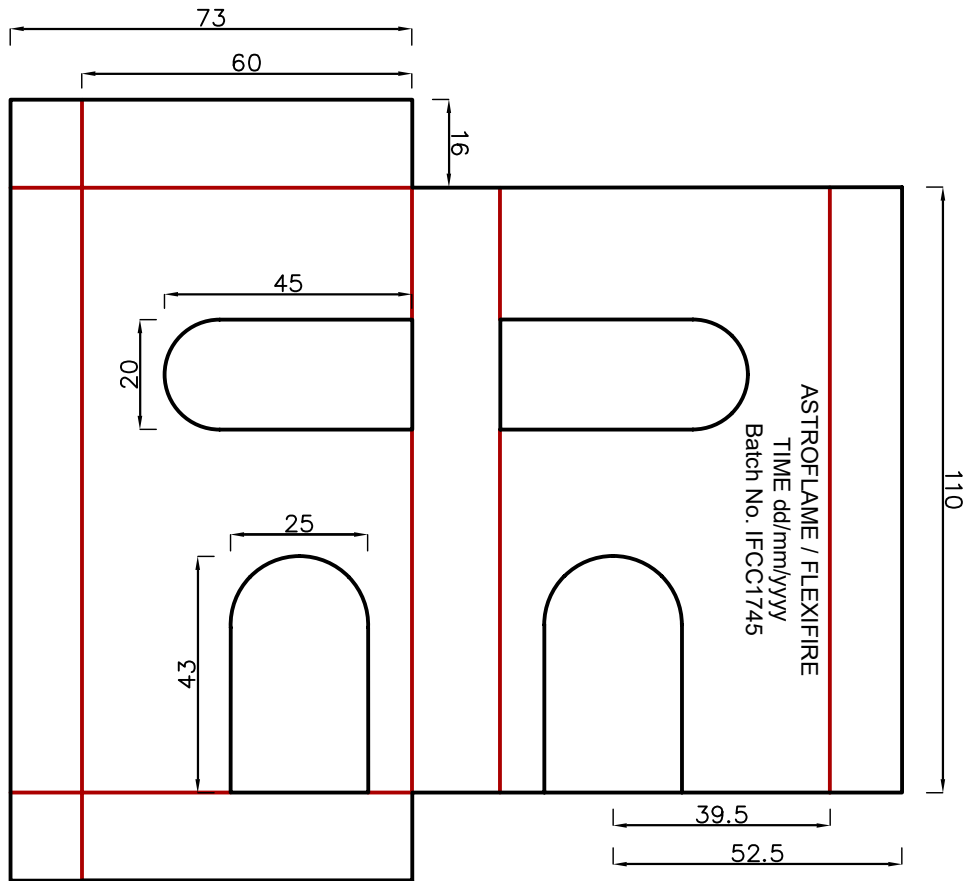

Astro FlexiFire Universal BS Sashlock Kit Self Adhesive (To Suit 64/76mm Backset C/W Strike Plate)
Product code: AFFLEXISLK

Lock Body