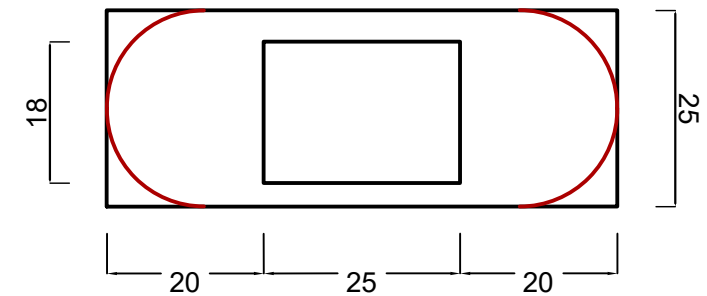

Astroflame FlexiFire - Universal Tubular Latch Kit Self Adhesive