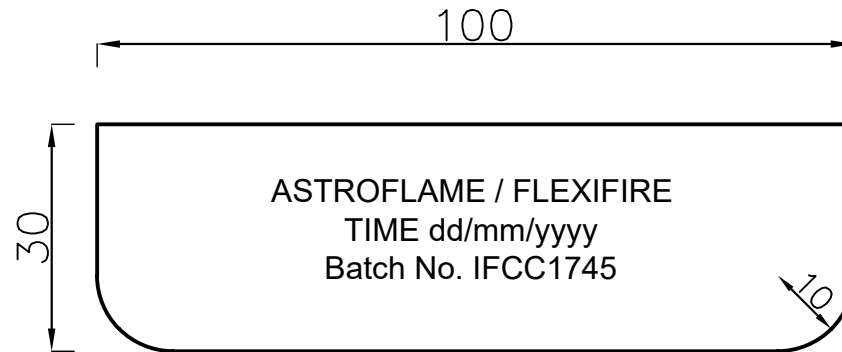

Astro FlexiFire Hinge Pad 30x100 (Pack of 6 / 300 Pieces per box)
Product code: AFFLEXIHSPK and AFFLEXIHS/300

Astroflame FlexiFire - Hinge Pads

Astro FlexiFire Hinge Pad Radius 30x100 (Pack of 6 / 300 Pieces per box)
Product code: **AFFLEXIHSRPK** and **AFFLEXIHSR/300**