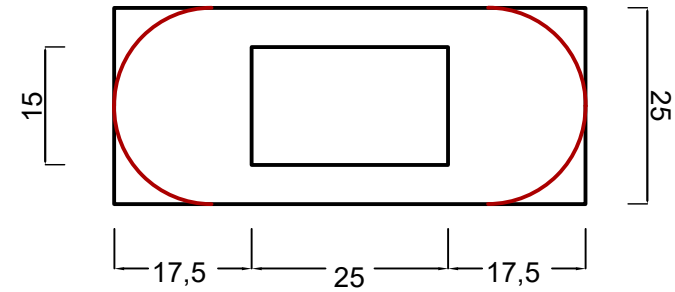

Forend

Strike Plate