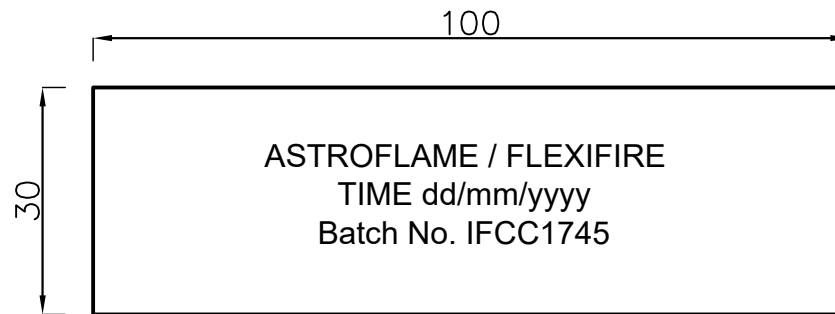

Astro FlexiFire Hinge Pad 30x100 (Pack of 6 / 300 Pieces per box)
Product code: AFFLEXIHSPK and AFFLEXIHS/300

Astroflame FlexiFire - Hinge Pads

Astro FlexiFire Hinge Pad Radius 30x100 (Pack of 6 / 300 Pieces per box)
Product code: **AFFLEXIHSRPK** and **AFFLEXIHSR/300**