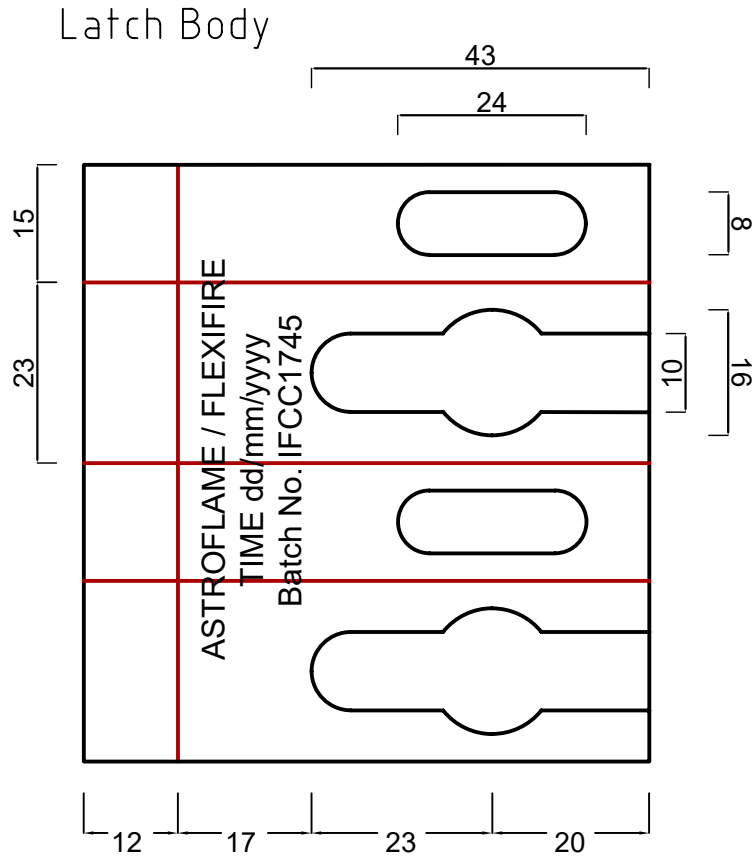

Astro FlexiFire FB1/FB2 Deadlock Kit Self Adhesive (C/W Strike Plate)
Product code: AFFLEXIFBDLK

Lock Body

Strike Plate

Forends

Astroflame FlexiFire - FB1/FB2 Deadlock Kit Self Adhesive

Astro FlexiFire Universal Tubular Latch Kit Self Adhesive (To Suit 64/76mm Backset C/W Strike Plate)
Product code: AFFLEXITBLK