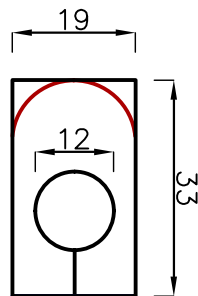

Astro FlexiFire Flush Bolt Kit Self Adhesive (150/200mm To Suit Both Square & Radius Ends)
Product code: AFFLEXIFBK

Bolt Body

Forend

Astroflame FlexiFire - Flush Bolt Kit Self Adhesive