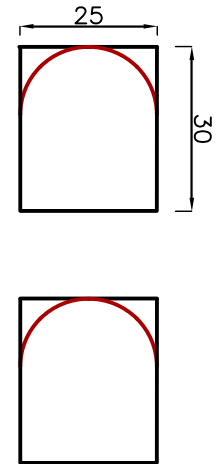

Forends

Astroflame FlexiFire - Universal BS Sashlock Kit Self Adhesive