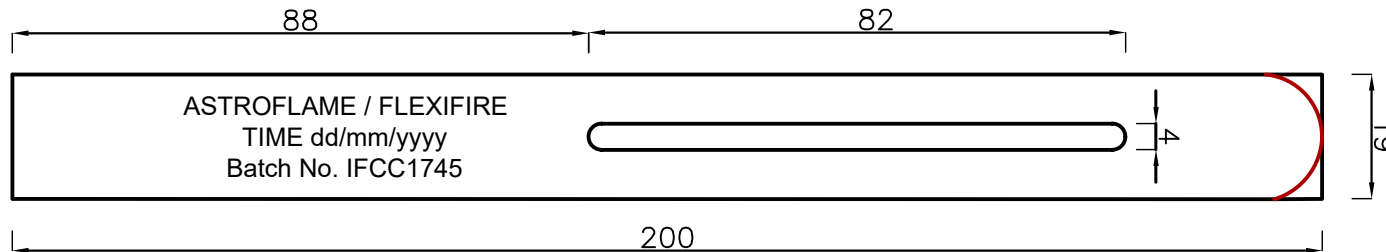

Astro FlexiFire Flush Bolt Kit Self Adhesive (150/200mm To Suit Both Square & Radius Ends)
Product code: AFFLEXIFBK

Bolt Body