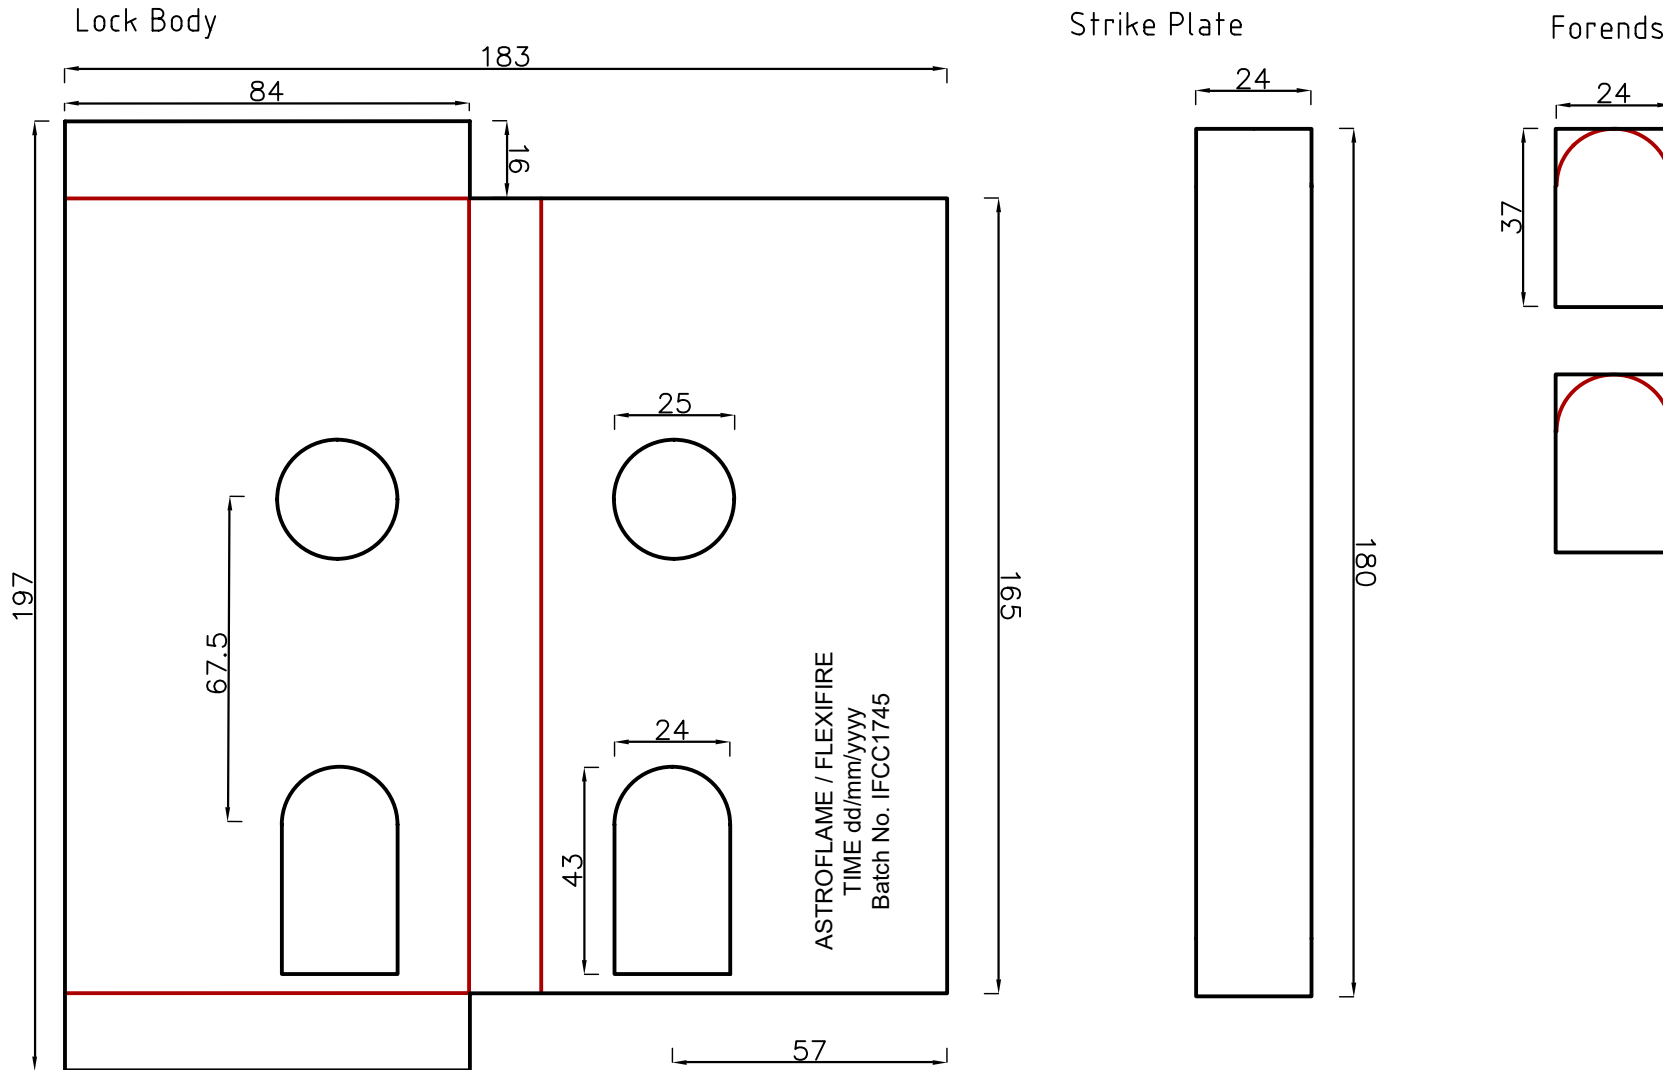

Astro FlexiFire Universal Bs Din Lock Kit Self Adhesive

Product code: AFFLEXIDINLK

Astroflame FlexiFire - Universal Bs Din Lock Kit Self Adhesive