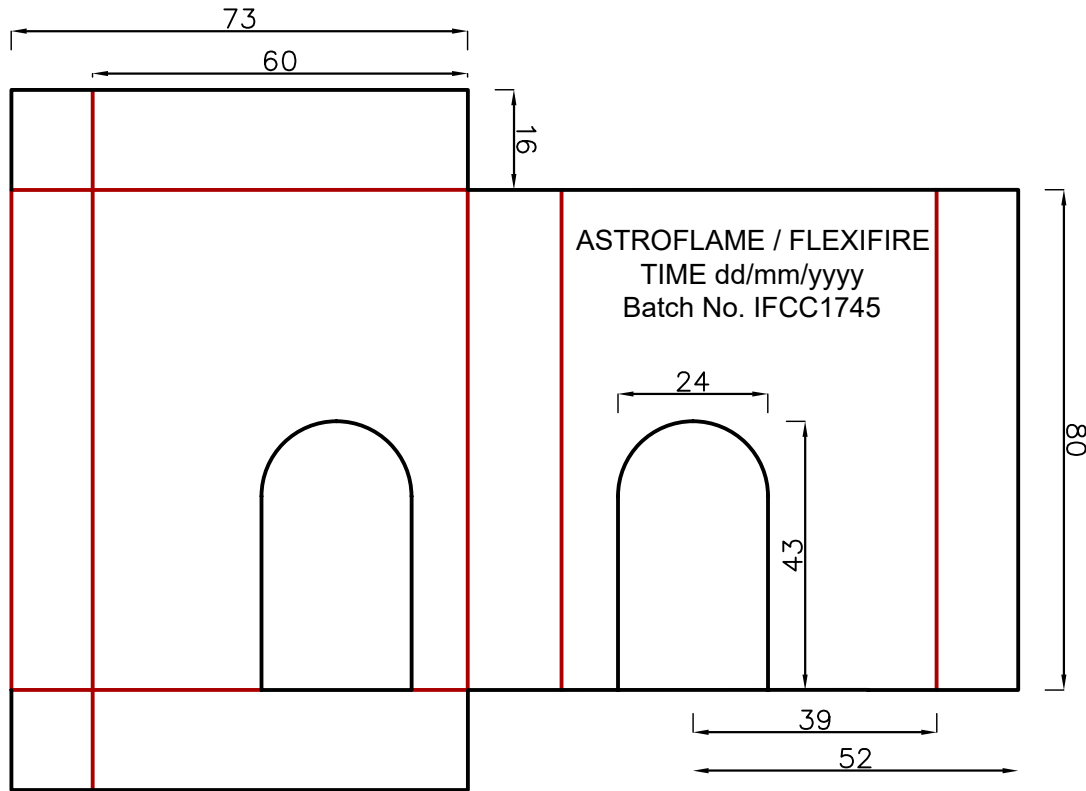

Astro FlexiFire Universal Deadlock Kit Self Adhesive (To Suit 64/76mm Backset C/W Strike Plate)
Product code: AFFLEXIDLK

Lock Body