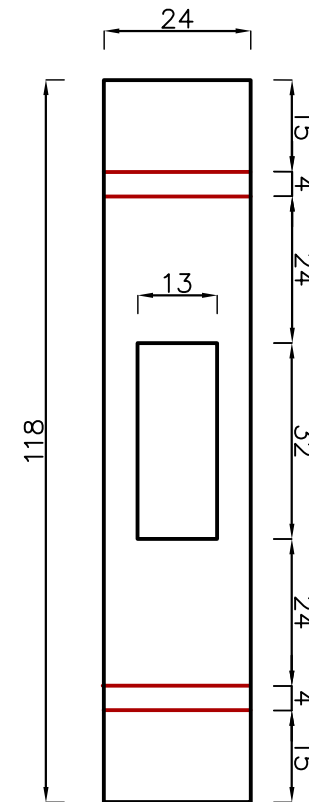

Strike Plate