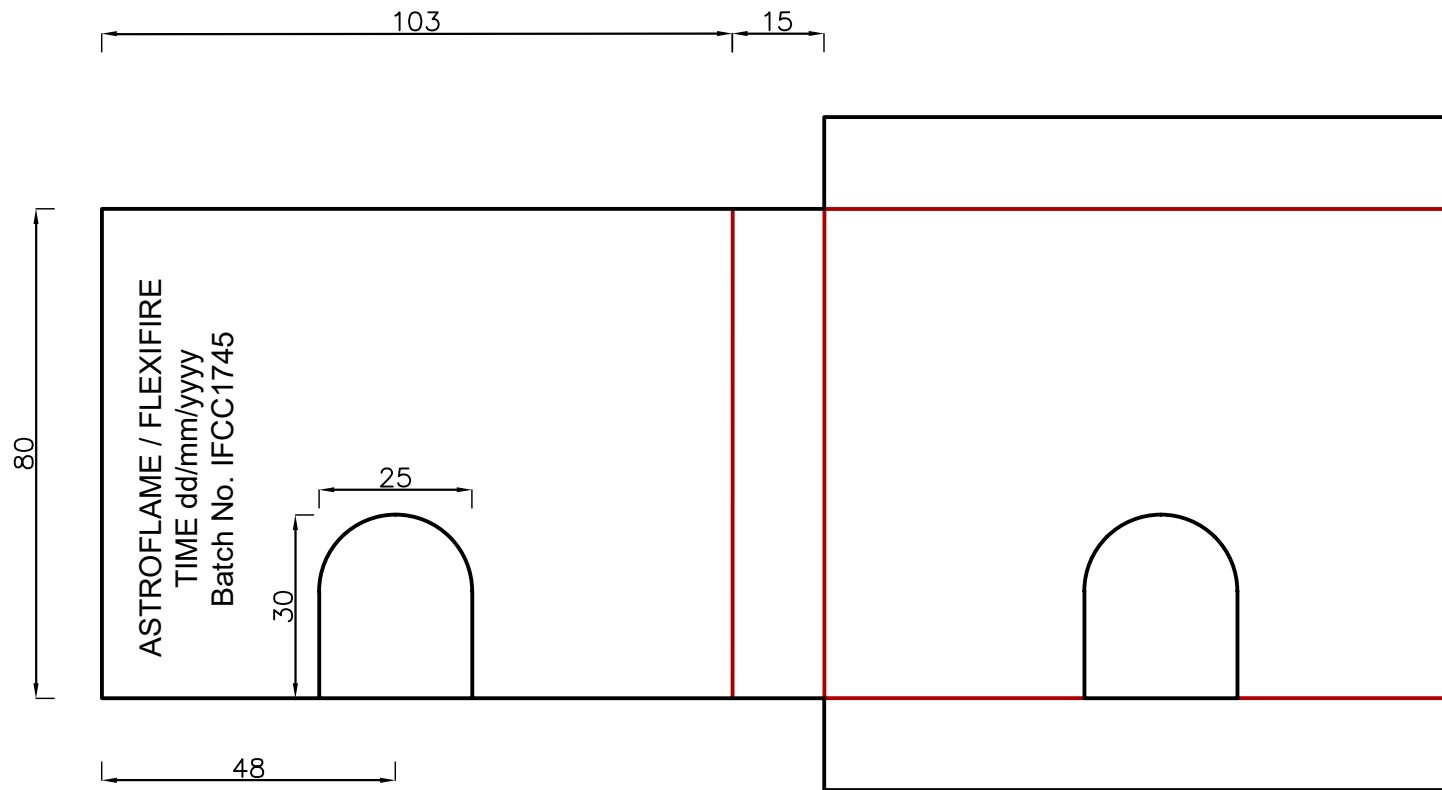

Astro FlexiFire FB1/FB2 Deadlock Kit Self Adhesive (C/W Strike Plate)
Product code: AFFLEXIFBDLK

Lock Body