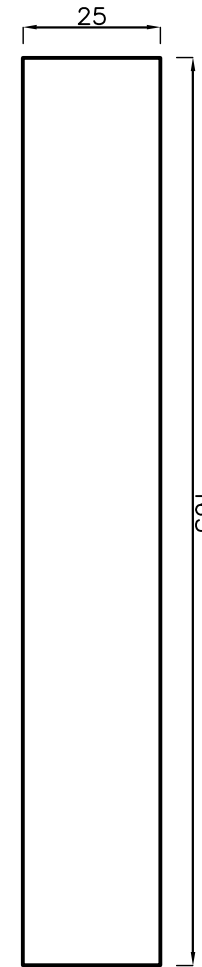

Strike Plate