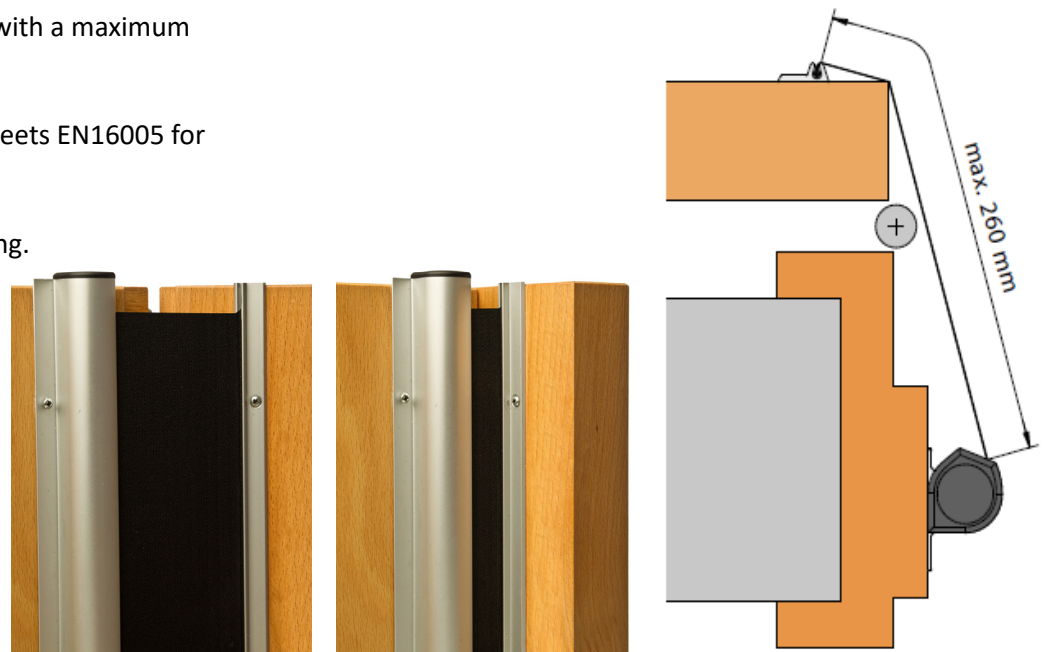

Product Data Sheet

Astro Finger Defender

Revision 2 - April 2018

Astro Finger Defender

Finger Defender hinge guard

- Prevents finger trapping accidents.
- Suitable for automatic or manual operation doors.
- Suitable for most single or double-action doors.
- Extremely durable and maintenance free.
- Tested to over 1 million open & closing cycles.
- Fits most doors up to 180° opening.
- Impact resistant aluminium housing.
- Satin anodised aluminum, dark bronze anodised or white as standard or any RAL colour on request.
- Standard length 1925mm with a maximum opening of 260mm.
- Longer version 2015mm meets EN16005 for automatic doors.
- Tested to a 60 min fire rating.

Product Description

Astro Finger Defender is a durable, high quality finger guard suitable for most single and double-action doors, including automated doors. It prevents fingers entering the cavity formed between the door and the frame by means of a flame retardant blind, which opens and closes with the action of the door and retracts into the aluminium housing when not in use.

The aluminium housing is available in three standard finishes and any RAL colour on request. Independently tested to over 1 million opening & closing cycles. The guard is suitable for use on 60 minute fire doors.

Maximum opening: 260mm.

Product Availability

Housing Colours: Satin anodised aluminum, dark bronze anodised, white or colour coated to any RAL Colour
 Blind colour: Black

Available to order in any quantity, except RAL colours, which are subject to minimum order quantity.