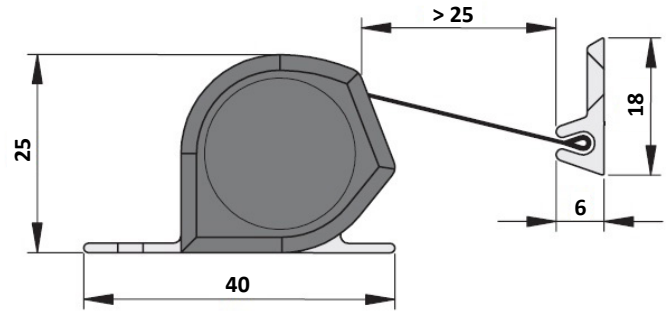

Product Description

The aluminium housing is available in four standard finishes and any RAL colour on request. Independently tested to over 1 million opening & closing cycles.

Maximum opening: 260mm.

Astro Finger Defender (measurements in mm)

Astro Finger Defender (measurements in mm)

Product Availability

Available in a standard length 1925mm with a maximum opening of 260mm.

Stock finishes: Silver Anodised Finish, White, Dark Bronze or **Brand New Black**.