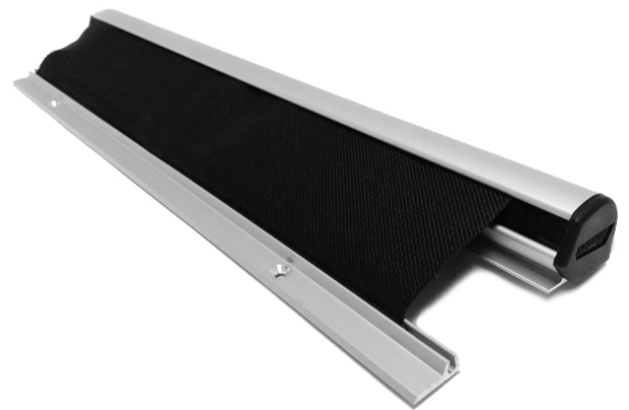

Product Data Sheet

Astro Finger Defender

Revision 7 - 5th May 2022

Astro Finger Defender

Finger Defender hinge guard

- Prevents finger trapping accidents.
- Suitable for automatic or manual operation doors.
- Suitable for most single or double-action doors.
- Extremely durable and maintenance free.
- Tested to over 1 million open & closing cycles.
- Fits most doors up to 180° opening depending on door configuration.
- Satin Anodised Aluminium, Dark Bronze Anodised or White as standard or any RAL colour on request.
- Standard length 1925mm with a maximum opening of 260mm.
- Longer version 2015mm meets EN16005:2012 for automatic doors.
- Tested to EN16654:2015 Child Protection Products.
- Tested to BS8613:2017 Finger Protection for Pedestrian Doors.
- **BRAND NEW** Black coloured Astro Finger Defender.

Astro Finger Defender shown on an opened door

A full length Astro Finger Defender

Front view of the Astro Finger Defender

Product Description

The Astro Finger Defender is a durable, high quality finger guard with discreet styling, suitable for most single and double-action doors, **including automated doors**. A resilient 'roller blind' style mechanism prevents fingers from entering the cavity formed between the edge of the door and door frame.

The blind fully retracts into the robust aluminium housing when the door is closed - unlike concertina style finger guard blinds that are exposed to impact damage when closed.

Also suitable for use with manually operated (non-automated) doors. This finger guard has concealed screw fixings and comes complete with end caps for that even neater finish.

Product Description

The aluminium housing is available in four standard finishes and any RAL colour on request. Independently tested to over 1 million opening & closing cycles.

Maximum opening: 260mm.

Astro Finger Defender (measurements in mm)