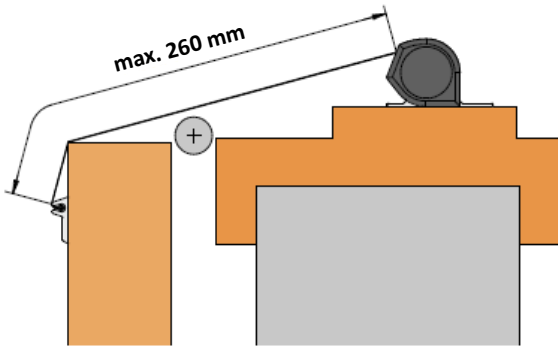

Product Description

The aluminium housing is available in four standard finishes and any RAL colour on request. Independently tested to over 1 million opening & closing cycles.

Maximum opening: 260mm.

Astro Finger Defender (measurements in mm)

Astro Finger Defender (measurements in mm)

Product Availability

Available in a standard length 1925mm with a maximum opening of 260mm.

Stock finishes: Silver Anodised Finish, White, Dark Bronze or **Brand New Black**.