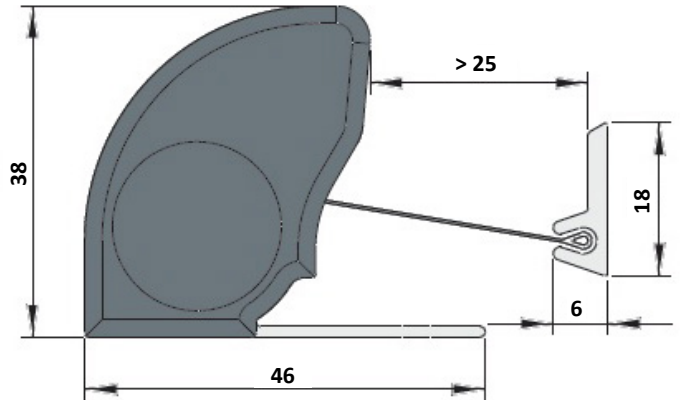

Astro Finger Protecta (measurements in mm)

Product Availability

Standard size 1925mm.

Guard Material Widths: 260mm to suit up 180 degree doors or 320mm for wider sections depending on door configuration.