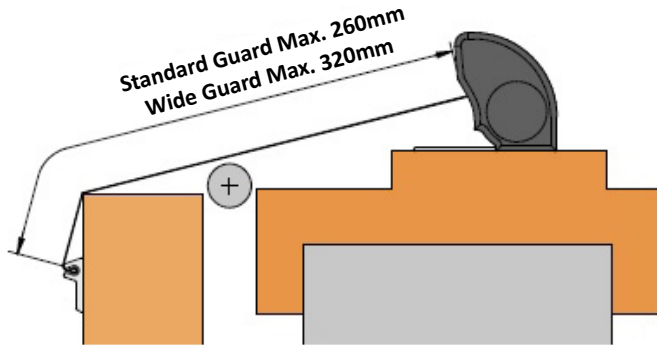

Astro Finger Protecta (measurements in mm)

Product Availability

Standard size 1925mm.

Guard Material Widths: 260mm to suit up 180 degree doors or 320mm for wider sections depending on door configuration.