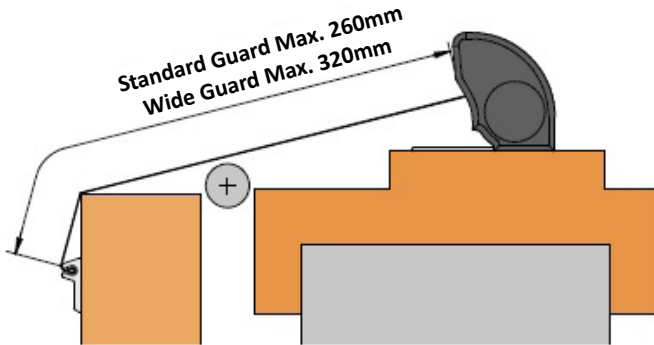

Astro Finger Protecta (measurements in mm)

Product Availability

Standard size 1925mm.

Guard Material Widths: 260mm to suit up 180 degree doors or 320mm for wider sections depending on door configuration.