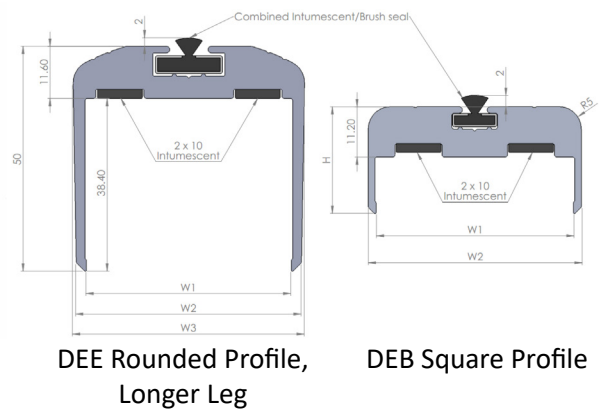

Product Data Sheet

Astro Aluminium Door Edge Guard

Revision 3 - October 2018

Astro Aluminium Door Edge Guard

Intumescent Door Edge Guards

- Satin Anodised Aluminium (SAA) or any RAL colours to match décor.
- Fire tested to BS476 Part: 20 & 22 for 30-60 minutes.
- Eliminate the need for repetitive maintenance.
- Impact protection for both single & double fire doors.
- Suits new & existing fire doors.
- Available with a flat or rounded edge and in various widths to suit any door edge. Also available in PVC.
- New build or refurbishment.
- Ideal for use in Healthcare, Retail, Schools and Commercial/Public areas.
- DDA compliant.
- Length 2100mm or 2500mm.
- Single or double door configuration.

DEE Rounded Profile,
Longer Leg

DEB Square Profile

Product Description

Doors in hospitals suffer more than most from wear and tear resulting from high traffic levels and impact damage yet any door in a commercial or industrial building is likely to suffer from this loss of integrity.

Astroflame have overcome this problem with their range of Fire rated Door Edge Guards which are available in various sizes from 44– 55mm width and lengths up to 2500mm.

Door Edge Guards contain intumescent & smoke seals and have been fully fire tested up to 1/2 or 1 hours and eliminate the need for repetitive maintenance.