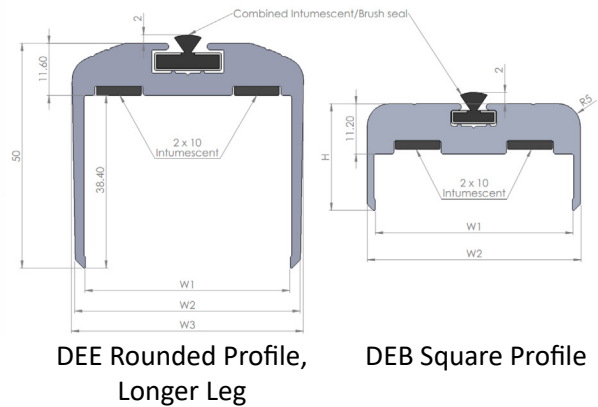

Product Data Sheet

Astro Aluminium Door Edge Guard

Revision 4 - December 2018

Astro Aluminium Door Edge Guard

Intumescent Door Edge Guards

- Satin Anodised Aluminium (SAA) or any RAL colours to match décor.
- Fire tested to BS476 Part: 20 & 22 for 30-60 minutes and EN1634 to 30 mins.
- Eliminate the need for repetitive maintenance.
- Impact protection for both single & double fire doors.
- Suits new & existing fire doors.
- Available with a flat or rounded edge and in various widths to suit any door edge. Also available in PVC.
- New build or refurbishment.
- Ideal for use in Healthcare, Retail, Schools and Commercial/Public areas.
- Length 2100mm or 2500mm.
- Single or double door configuration.

DEE Rounded Profile,
Longer Leg

DEB Square Profile

Product Description

Doors in hospitals suffer more than most from wear and tear resulting from high traffic levels and impact damage yet any door in a commercial or industrial building is likely to suffer from this loss of integrity.

Astroflame have overcome this problem with their range of Fire rated Door Edge Guards which are available in various sizes from 44– 55mm width and lengths up to 2500mm.

Door Edge Guards contain intumescent & smoke seals and have been fully fire tested up to 1/2 or 1 hours and eliminate the need for repetitive maintenance.