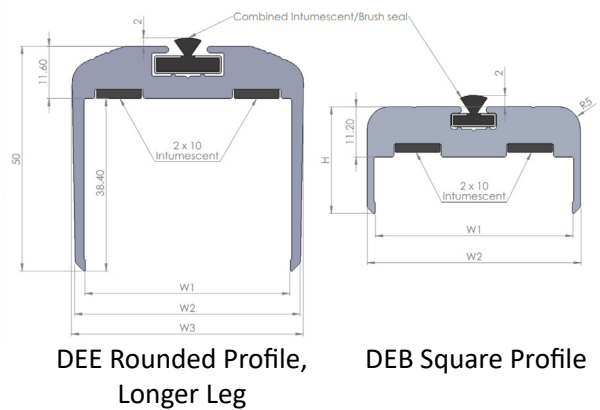

Product Data Sheet

Astro Aluminium Door Edge Guard

Revision 2 - April 2018

Astro Aluminium Door Edge Guard

Intumescent Door Edge Guards

- Aluminium Satin Aluminium (SAA) or any RAL colours to match décor.
- Fire rating: BS476 Parts 20 & 22 for 30 & 60 minutes and EN1634 to 30 minutes.
- Eliminate the need for repetitive maintenance.
- Impact protection for both single & double fire doors.
- Suits new & existing fire doors.
- Available with a flat or rounded edge and in various widths to suit any door edge. Also available in PVC.
- New build or refurbishment.
- Ideal for use in Healthcare, Retail, Schools and Commercial/Public areas.
- DDA compliant.
- Length 2100mm or 2500mm.
- Single or double door configuration.

DEE Rounded Profile,
Longer Leg

DEB Square Profile

Product Description

Doors in hospitals suffer more than most from wear and tear resulting from high traffic levels and impact damage yet any door in a commercial or industrial building is likely to suffer from this loss of integrity.

Astroflame have overcome this problem with their range of Fire rated Door Edge Guards which are available in various sizes from 44– 55mm width and lengths up to 2500mm.

Door Edge Guards contain intumescent & smoke seals and have been fully fire tested up to 1/2 or 1 hours and eliminate the need for repetitive maintenance.