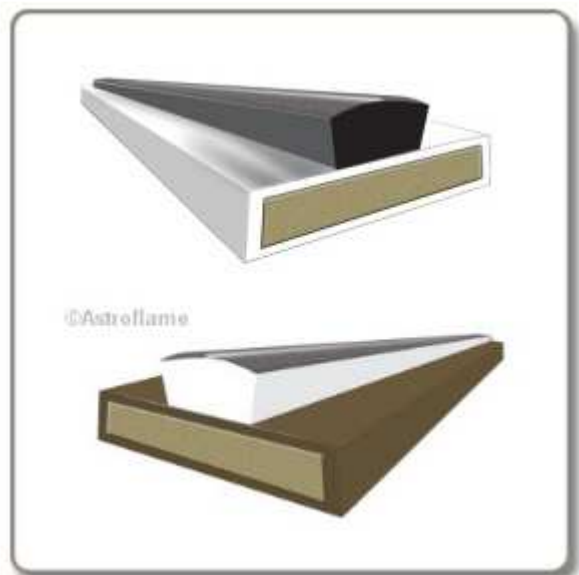

Description

Intumescent fire and smoke seals for fire door assemblies.

An intumescent graphite based fire seal contained within a PVC sleeve for fitting into a rebate to either the leaves or the frame of a door.

In the event of a fire the seal expands (intumesces) to many times its original volume and seals the gap around the door to provide a safe and effective barrier against the passage of fire, smoke and hot gases.

Astroflame Intumescent Fire Seals are available with or without a cold smoke seal in the form of a nylon pile.

Astroflame smoke seals provide a permanent barrier to smoke - particularly important as smoke fumes travel faster and further than the fire itself. They also have acoustic and thermal applications.

All ASTRO fire and smoke seals are supplied with a self-adhesive backing tape as standard to facilitate quick and easy fitting.

Tested for 30 minutes with 10mm and 15mm to BS 476 part 22 & 31.1.

Tested for 60 minutes with 20mm 25mm and 30mm to BS 476 part 22 & 31.1.

Smoke seals tested to EN1634-3

Tested to 100,000 open/close cycles.

NHBC Type Approval.

Fire and smoke seals are available in a choice of 12 colours to

Intumescent Fire and Smoke Seals - Brush Type

Astrostrip FS - fire and smoke seals.

Intumescent fire and smoke seals for a safe and effective barrier against fire, cold smoke and hot gases.

NHBC Type Approval.

Available in 12 Colours ([click here](#))