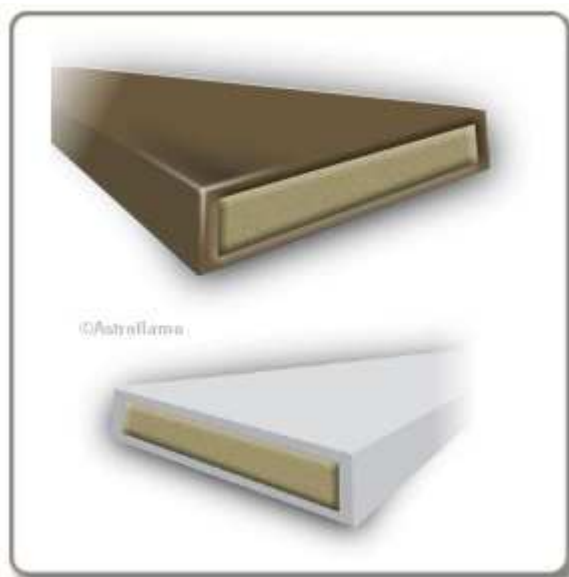

Trade Name: ASTRO STRIP

Intumescent Fire Seals

Certifire Approved Fire Seals & Smoke Seals

Passed at BS476 Part 22 & 31.1

Smoke Seals to EN1634-3

30 or 60 minute rated types

Available in 12 Colours

All seals available in a pre-pack containing 2x2.1M and 1x1.05m lengths complete with fitting instructions.

All seals are supplied with self-adhesive backing tape.

Standard brush pile length 6mm.

Alternative Smoke Seal fittings:
Grey 6mm Nylon pile to Black or White.

Longer length, Grey Nylon pile, 7mm, 9mm or 11mm.

Alternative seals: Black Neoprene Rubber draught seals in single or twin blade.

NHBC Type Approval

Intumescent Fire Seals

Astrostrip FO - fire only seals.
Intumescent seals for use where no smoke sealing is required.

To order and specify: Please quote
Quantity/Trade name/Product Ref/Colour/Length
For example:
50NO./ ASTROSTRIP FO/AF1504 FO/BROWN/2.1m